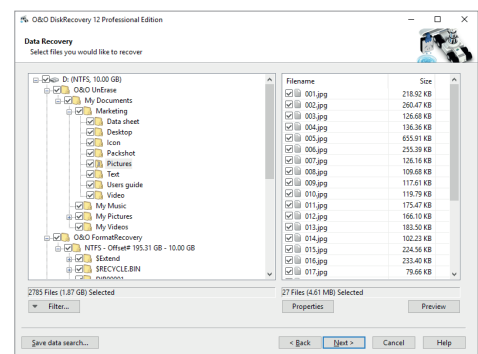

Select files you would like to recover