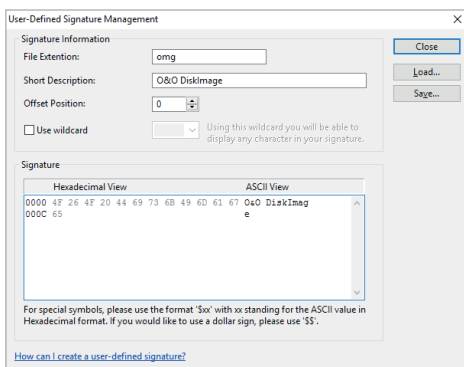

Select drive on which you would like to rescue data

Selection of the search process

Select files you would like to recover

O&O DiskRecovery 12 Professional Edition

Preview

Recovering files

User defined signature management