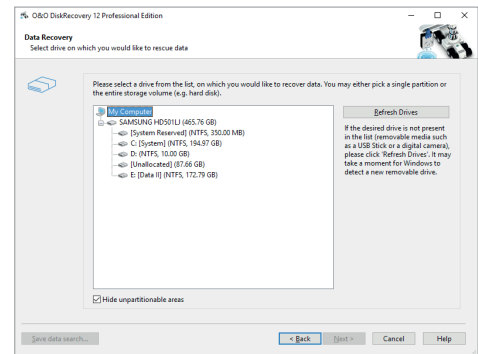

Select drive on which you would like to rescue data