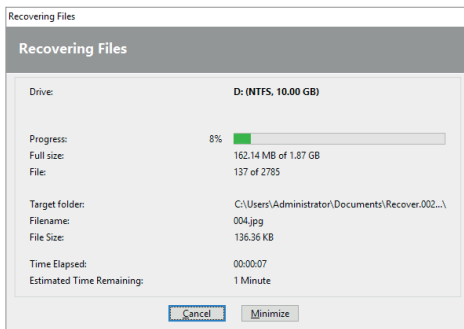

Select drive on which you would like to rescue data

Selection of the search process

Select files you would like to recover

O&O DiskRecovery 12 Professional Edition

Preview

Recovering files

User defined signature management