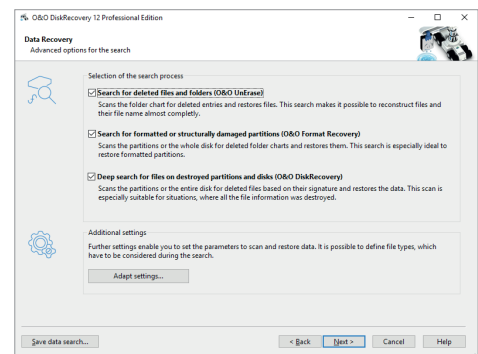

Selection of the search process