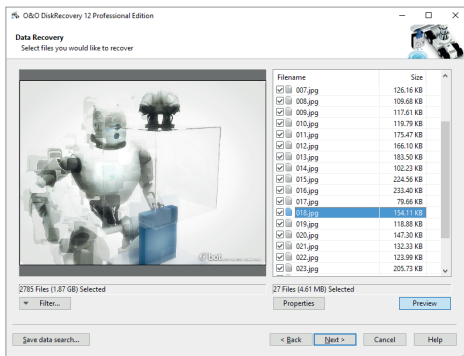

O&O DiskRecovery 12 Professional Edition

Preview