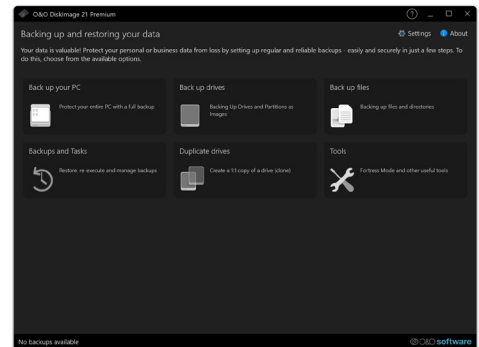

Fortress Mode for Maximum Security

In an emergency, every second counts: the integrated Fortress Mode starts your system in a protected recovery environment – directly from the O&O RecoveryPartition. No external media needed, no searching – you always have access to your latest system backup and all recovery tools. Fortress Mode must be integrated into the system once via the software. After that, it's permanently available – even if Windows no longer starts.