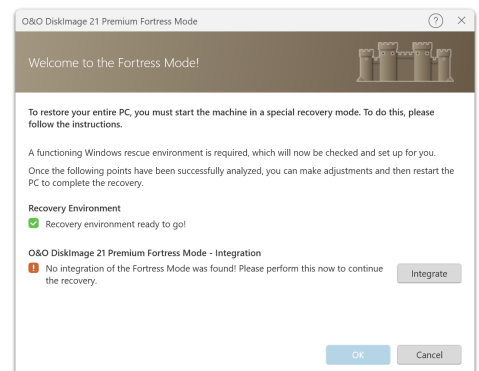

Fortress Mode for Maximum Security

In an emergency, every second counts: the integrated Fortress Mode starts your system in a protected recovery environment – directly from the O&O RecoveryPartition. No external media needed, no searching – you always have access to your latest system backup and all recovery tools. Fortress Mode must be integrated into the system once via the software. After that, it's permanently available – even if Windows no longer starts.