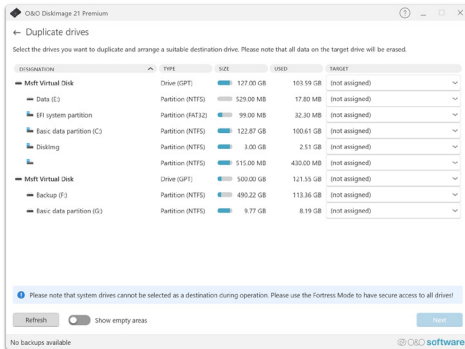

O&O DiskImage 21 Premium Edition

Backup & Recovery

- Back up entire PCs or individual drives
- File-based backups for selective data protection
- Restore full systems or individual files
- Clone entire drives (1:1 duplication)

O&O DiskImage RecoveryPartition

- Fully integrated recovery environment
- Available directly at system startup – no external medium required
- Access backups and restore even when Windows won't boot
- Integrated using the BuildPE function in the software
- Enables system boot into a protected environment (Fortress Mode)

VHD / VHDX Support

1. Create, merge, and mount VHD images
2. Incremental and differential backups of VHDs

Comfort & Automation

- Schedule backup tasks
- Automatic backup on device connection
- Fully controllable via command line

Technical Highlights

- Supported file systems: NTFS, FAT32, FAT
- UEFI / EFI system support
- Custom driver integration (boot medium & recovery)
- Boot medium creation directly from the application

Why an Image is Essential

An image is more than just a backup – it's a complete snapshot of your system. Operating system, applications, settings, personal data: everything is saved as an exact copy. In the event of a cyberattack, hardware failure, or update issue, you can restore your system exactly as it was – no lengthy reinstallations, no data loss. Just maximum peace of mind.

System Requirements

- Minimum requirements of the respective Windows OS
- Internet connection required for updates and boot medium creation
- 3 GB RAM recommended
- 64-bit support
- Windows® 11, 10 (all editions)